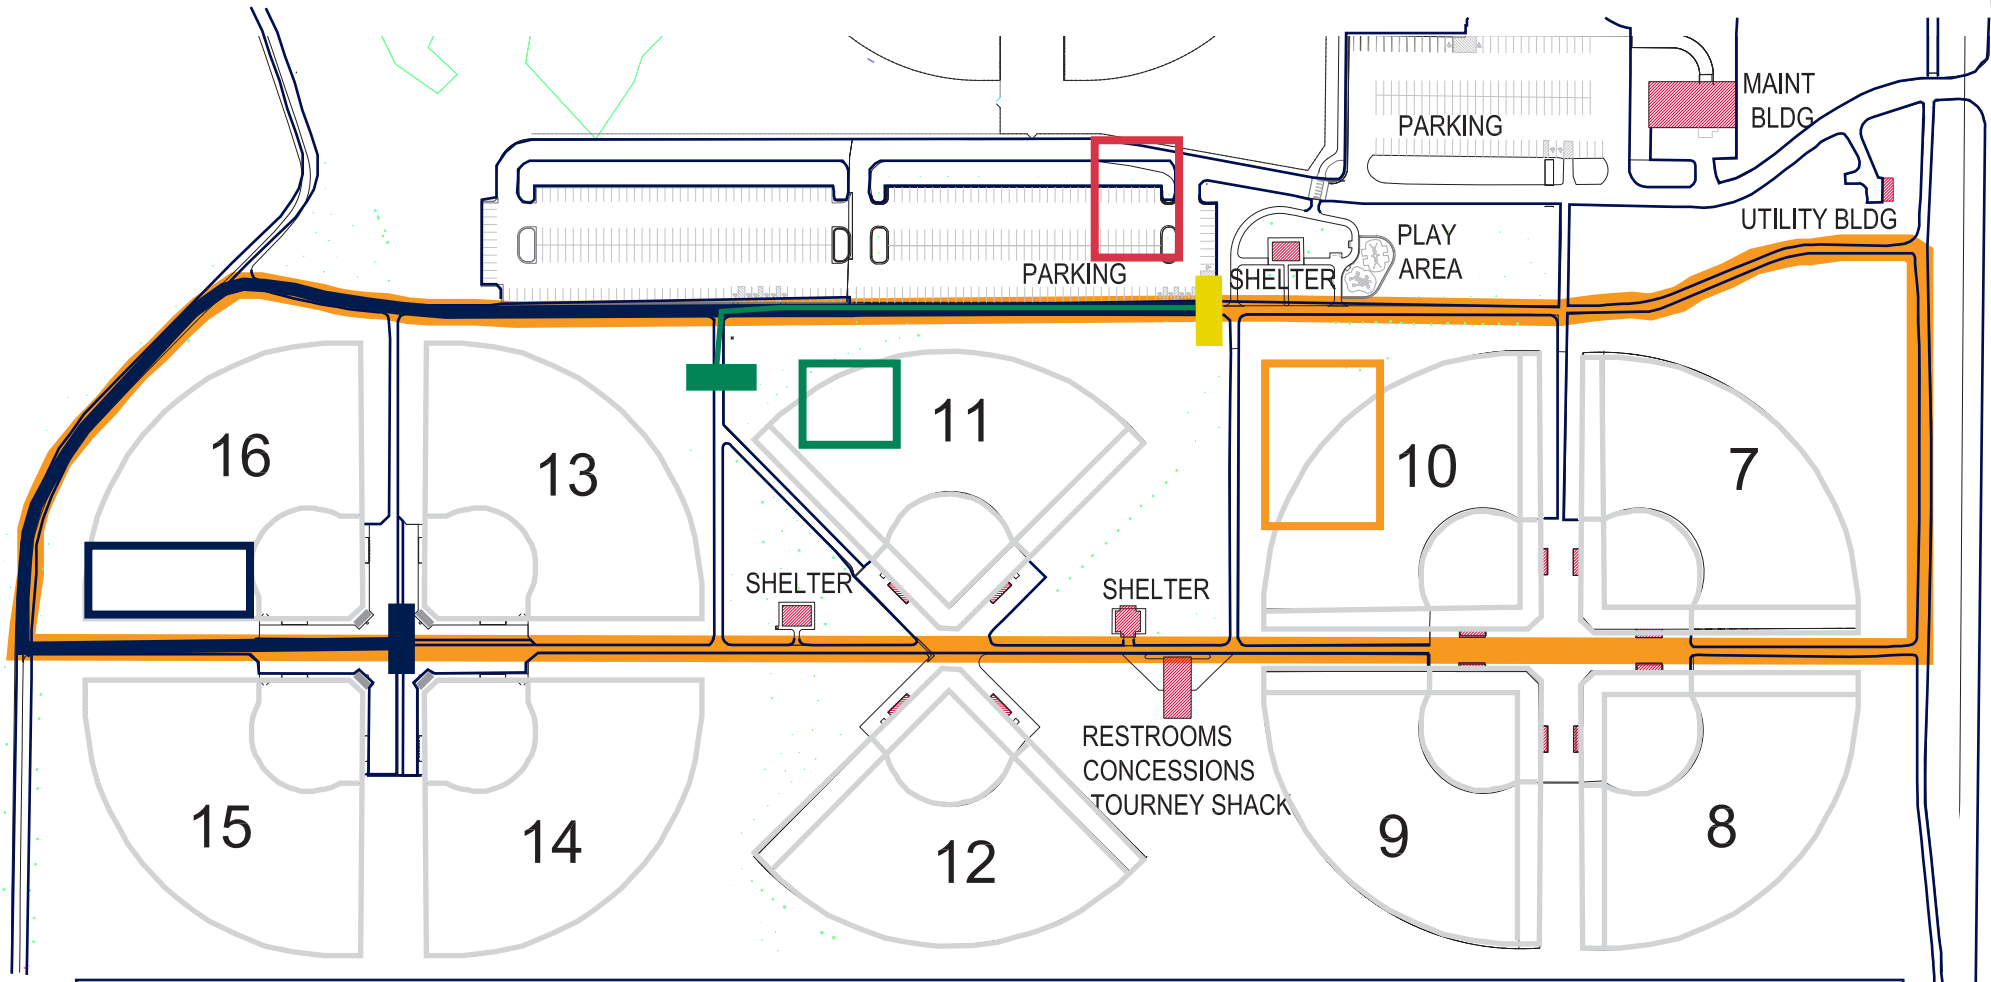

KID'S MINI MARATHON

COTTONWOOD PARK

	1 MILE ROUTE		MIDDLE ROUTE		TYKE ROUTE		ALL FINISH
	START HERE		START HERE		START HERE		REGISTRATION/ CHECK IN
	GATHER HERE		GATHER HERE		GATHER HERE		